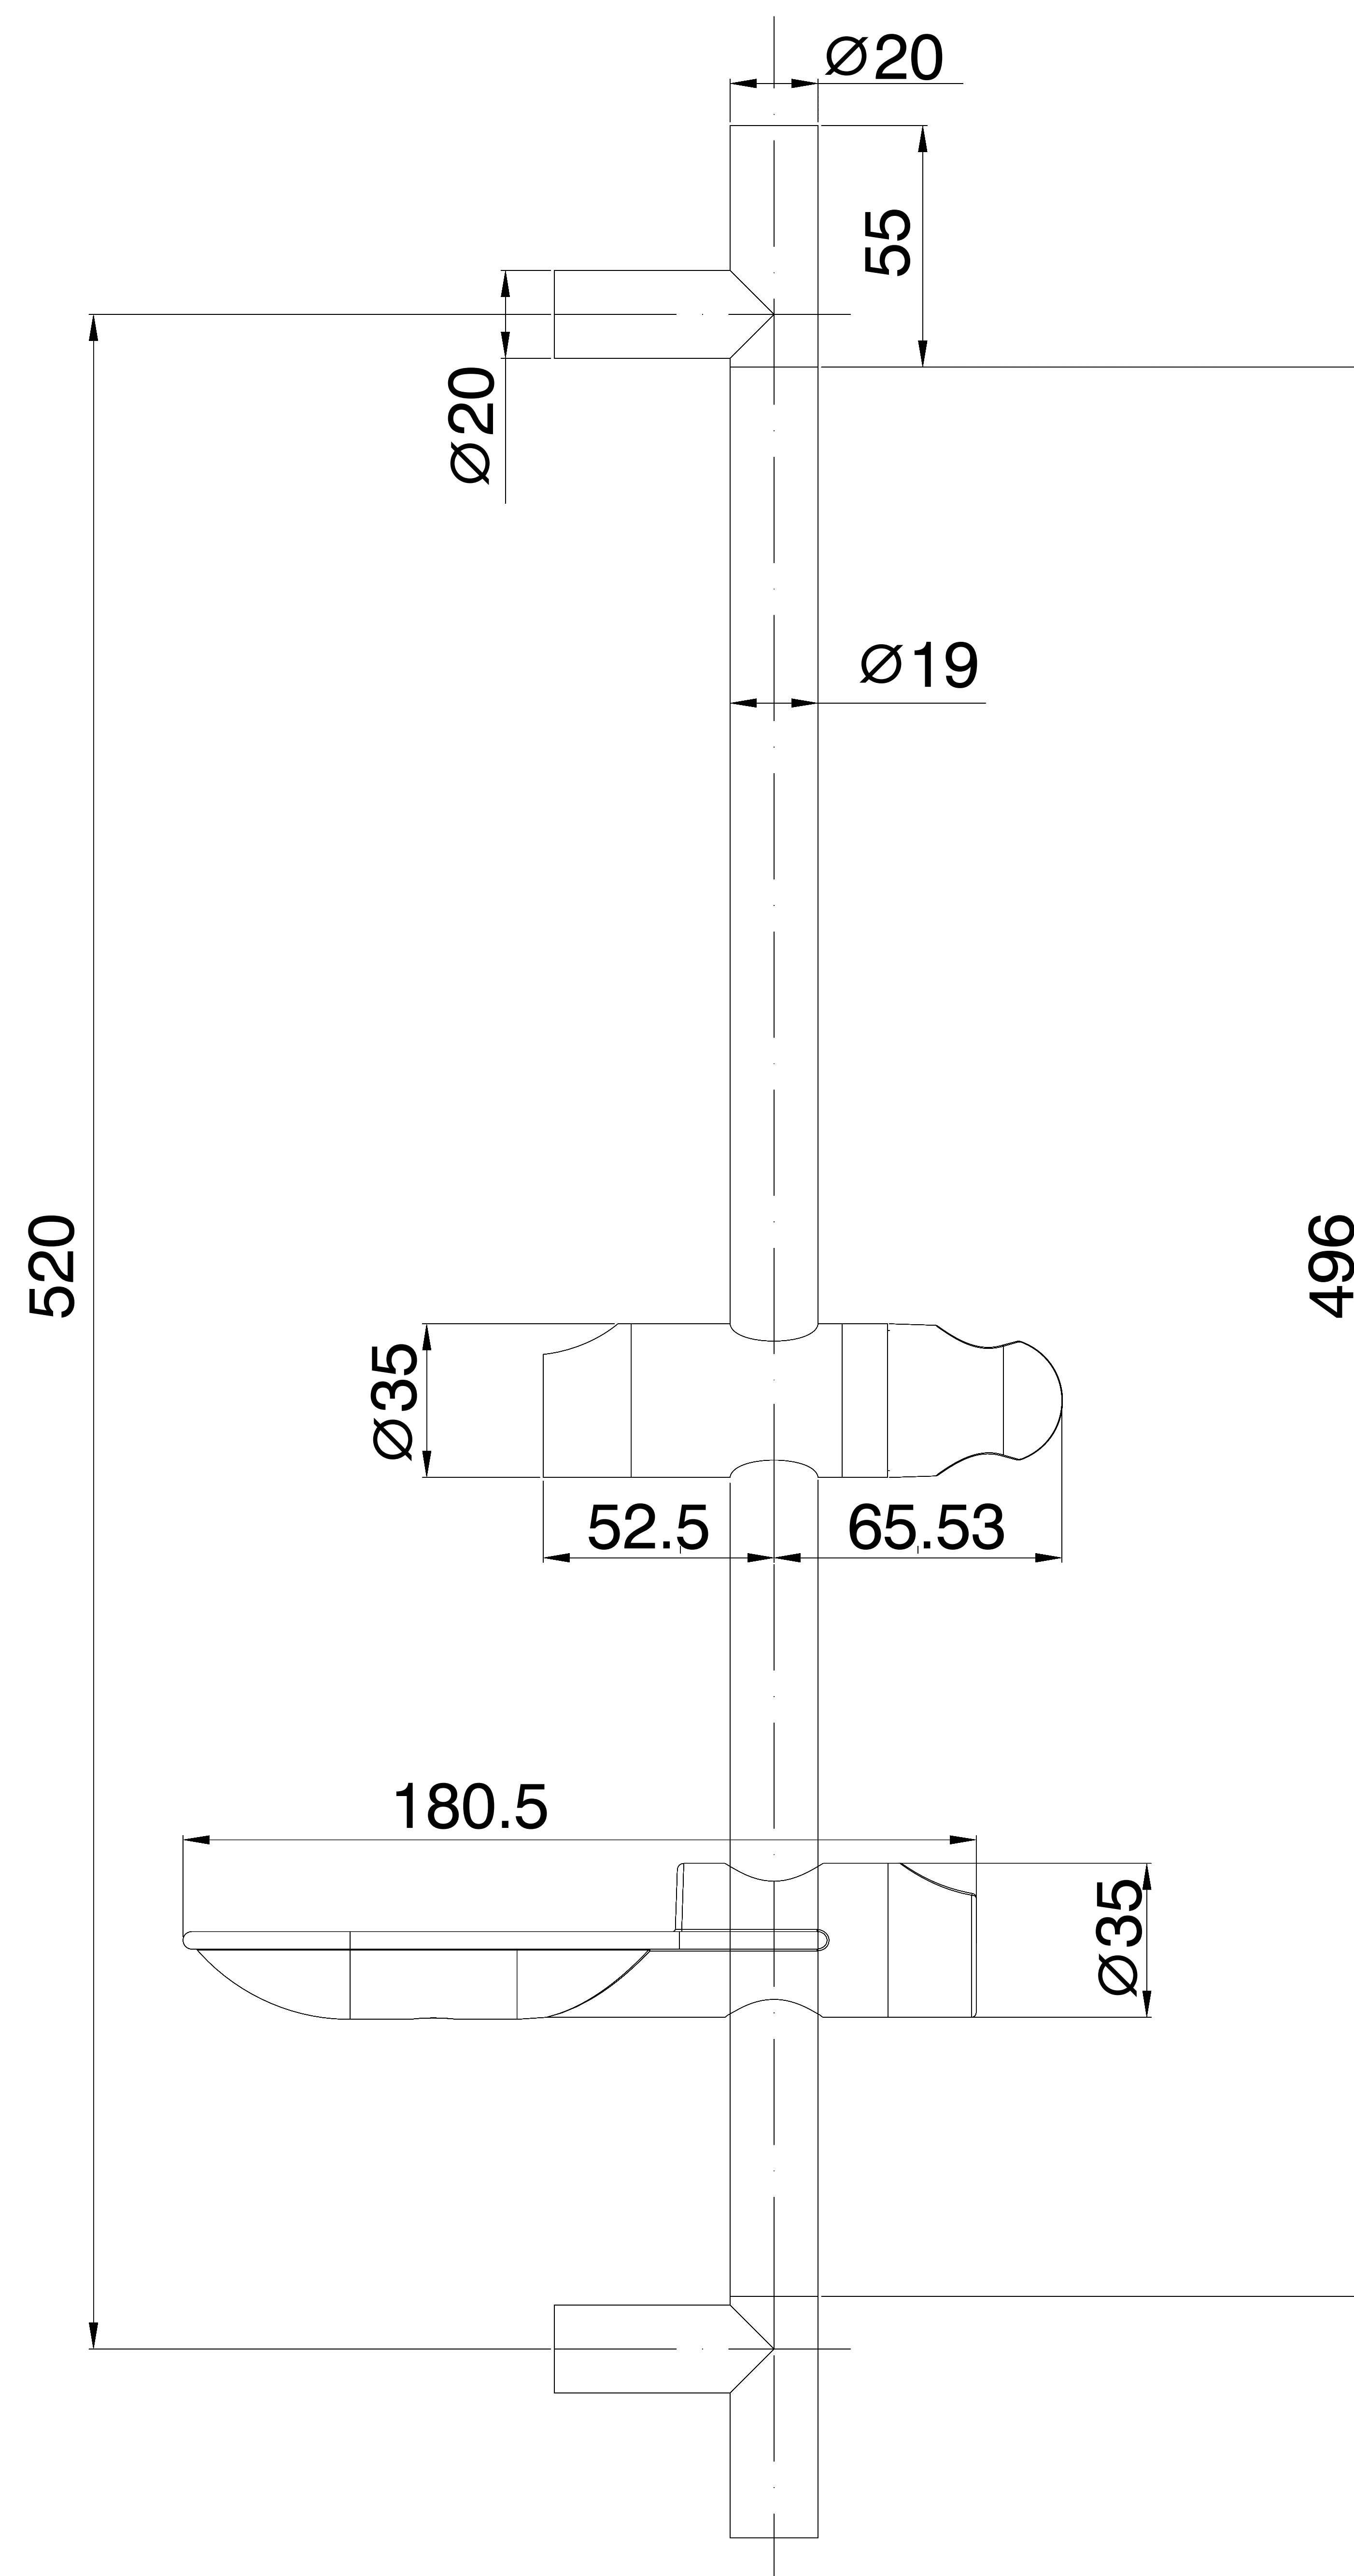

ABS Shower Rail with Soap Dish

Product Code : 28011

Technical Drawing

All dimension are in **mm**